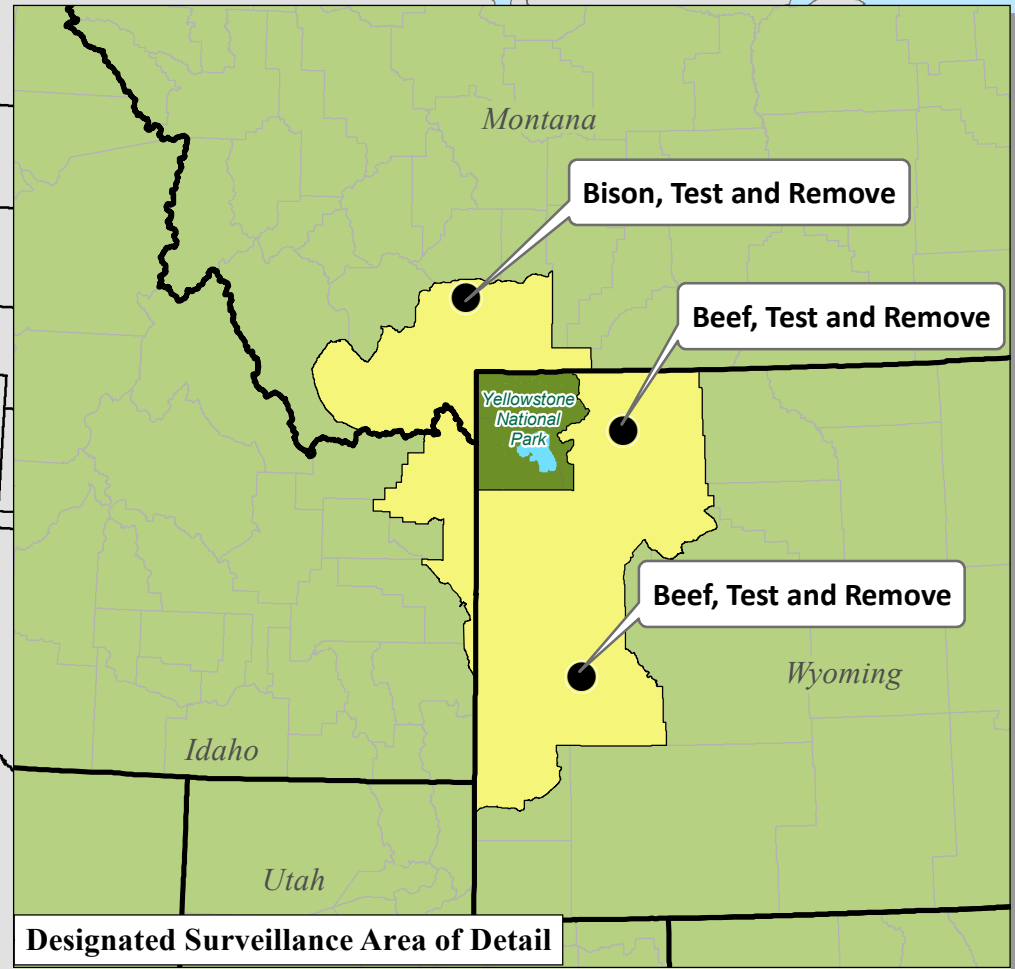

United States Bovine Brucellosis Affected Herd Investigations and Designated Surveillance Areas

Brucellosis Status as of July, 2016

- State Boundaries
- 👉 Designated Surveillance Area
- County Boundaries

Puerto Rico

United States Bovine Tuberculosis Affected Herds and Zone Status