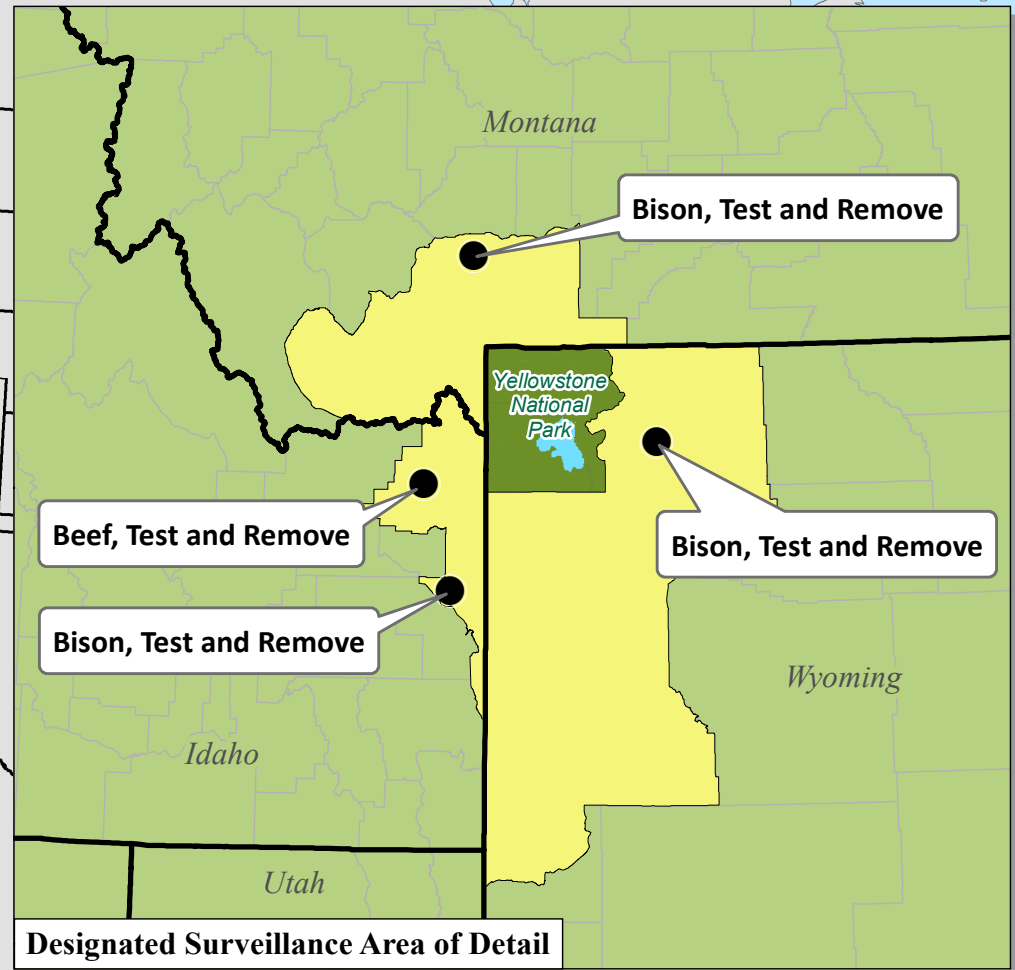

United States Bovine Brucellosis Affected Herd Investigations and Designated Surveillance Areas

Brucellosis Status as of July, 2014

- State Boundaries
- County Boundaries
- Designated Surveillance Area

Puerto Rico

United States Bovine Tuberculosis Affected Herds and Zone Status