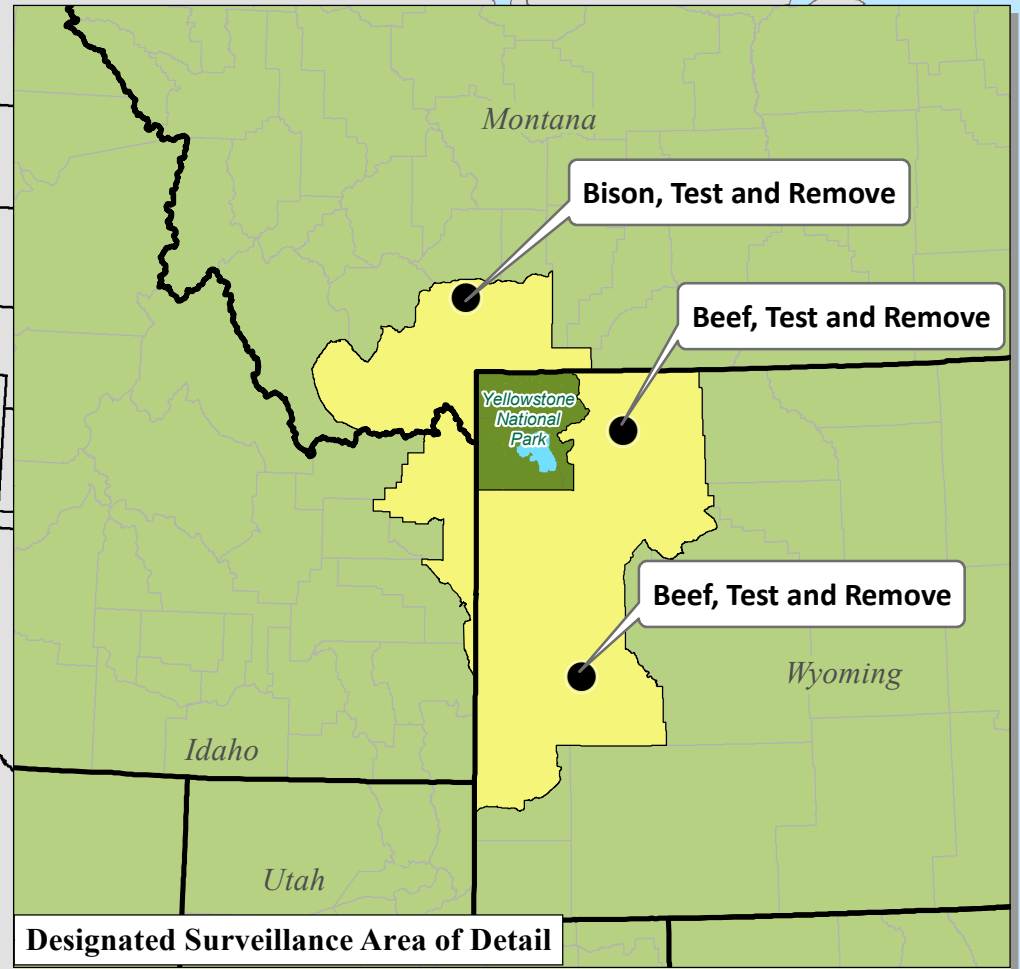

United States Bovine Brucellosis Affected Herd Investigations and Designated Surveillance Areas

Brucellosis Status as of June, 2016

- State Boundaries
- 🟡 Designated Surveillance Area
- County Boundaries

United States Bovine Tuberculosis Affected Herds and Zone Status