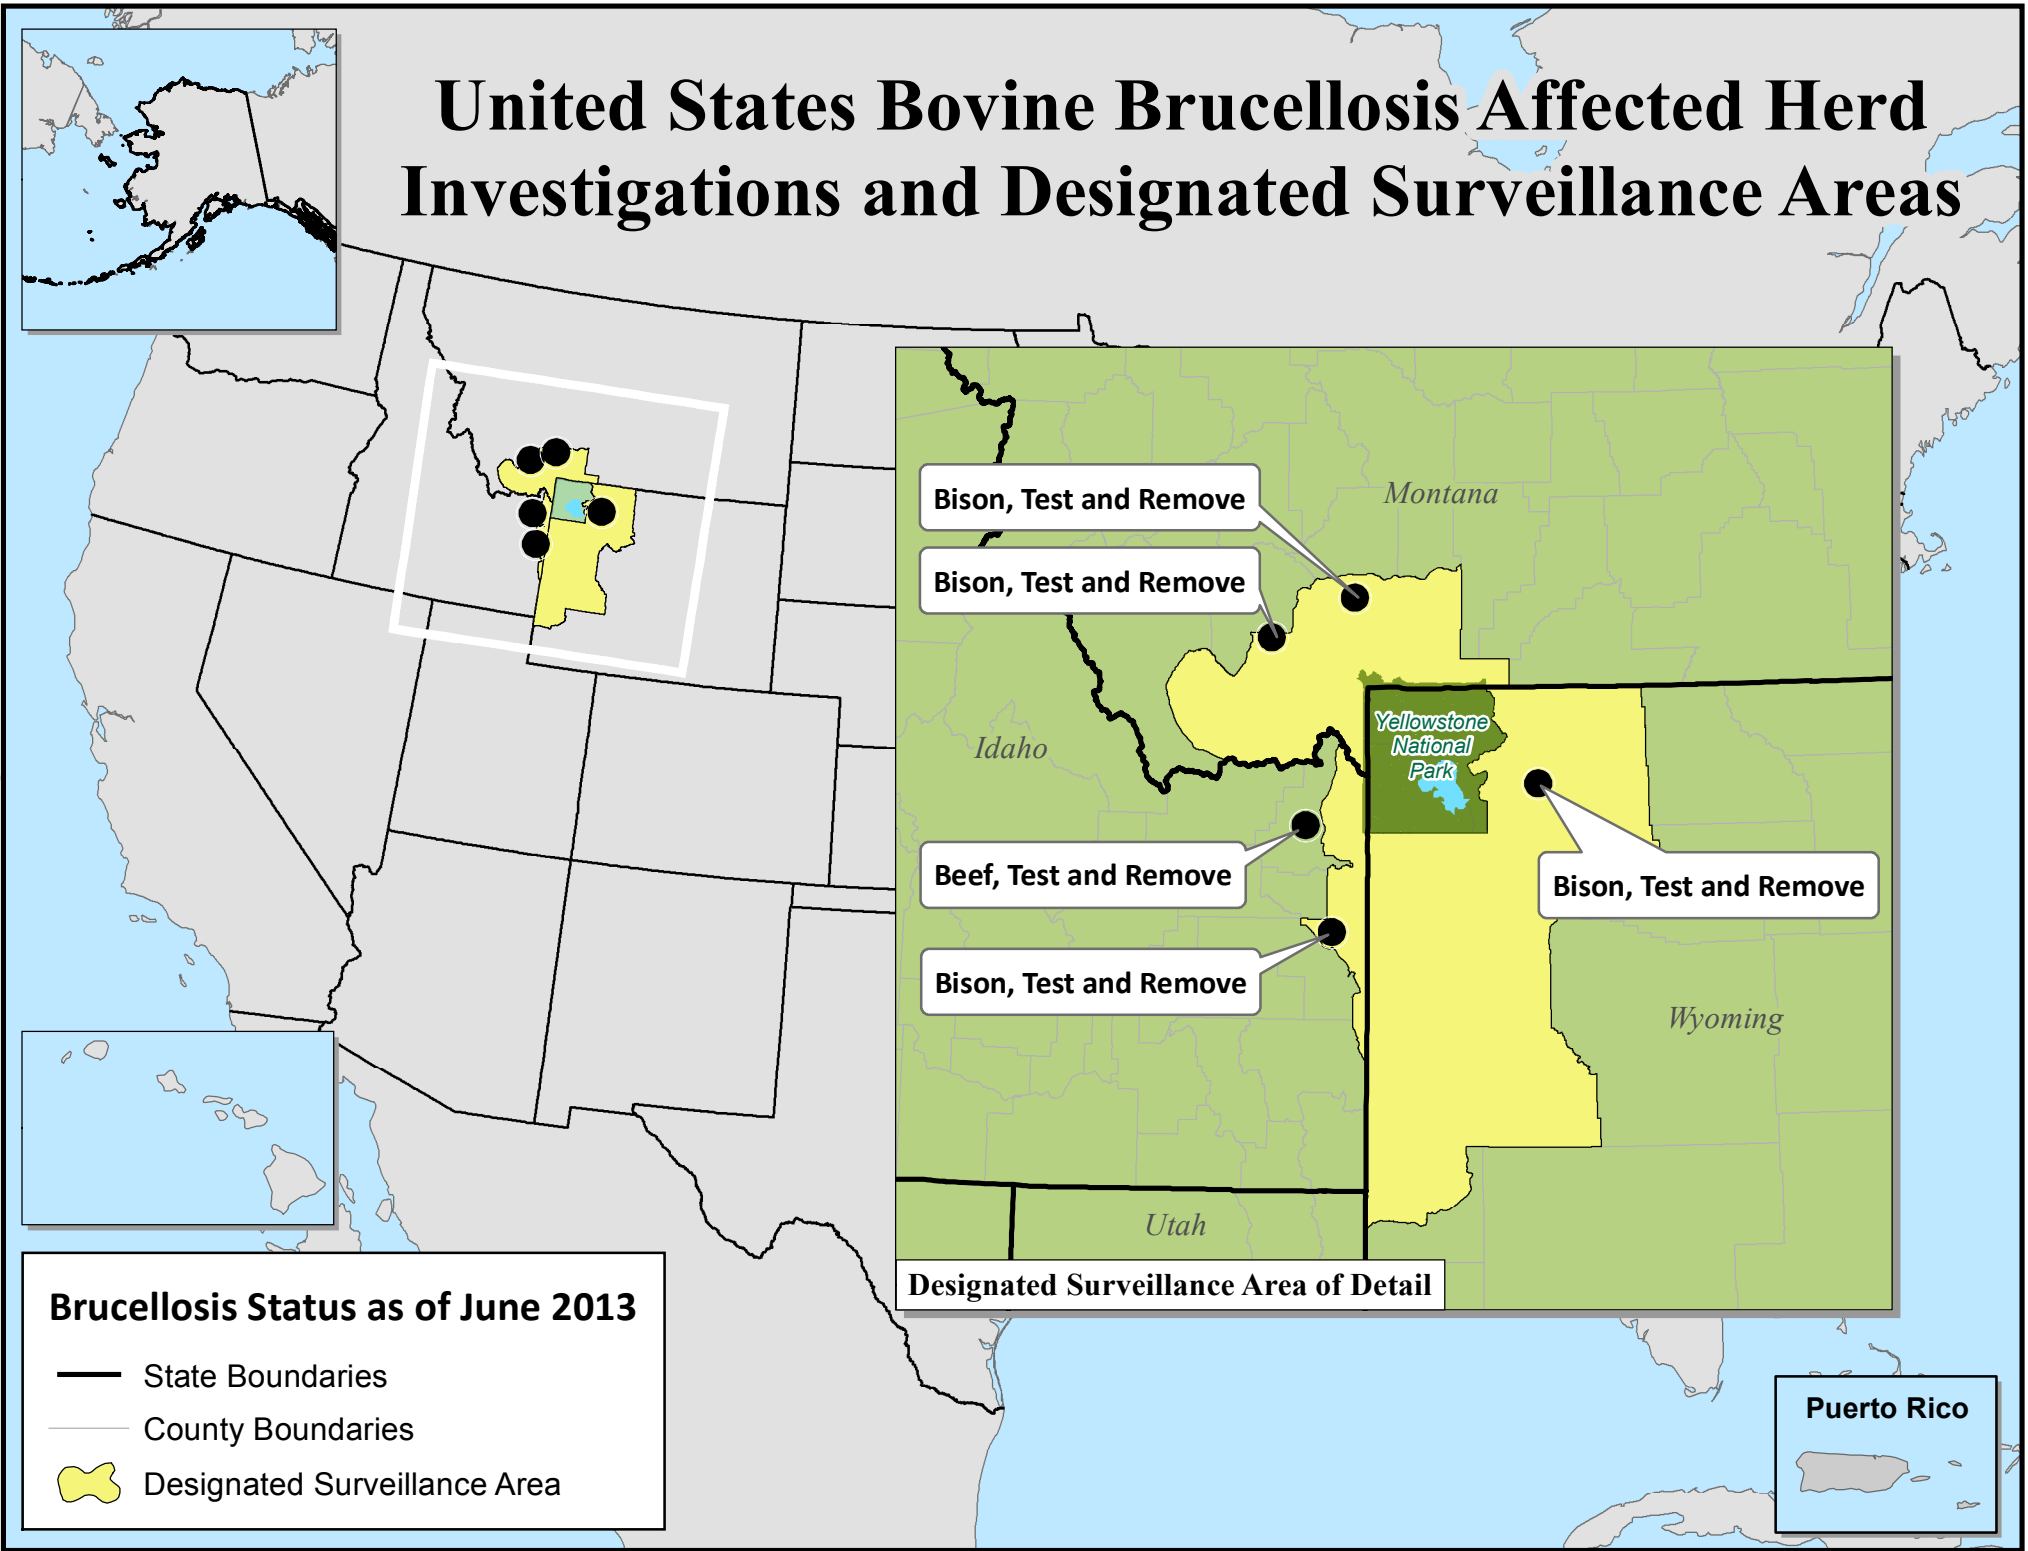

United States Bovine Brucellosis Affected Herd Investigations and Designated Surveillance Areas

Brucellosis Status as of June 2013

- State Boundaries
- - - County Boundaries
- Designated Surveillance Area

Puerto Rico

United States Bovine Tuberculosis Affected Herds and Zone Status