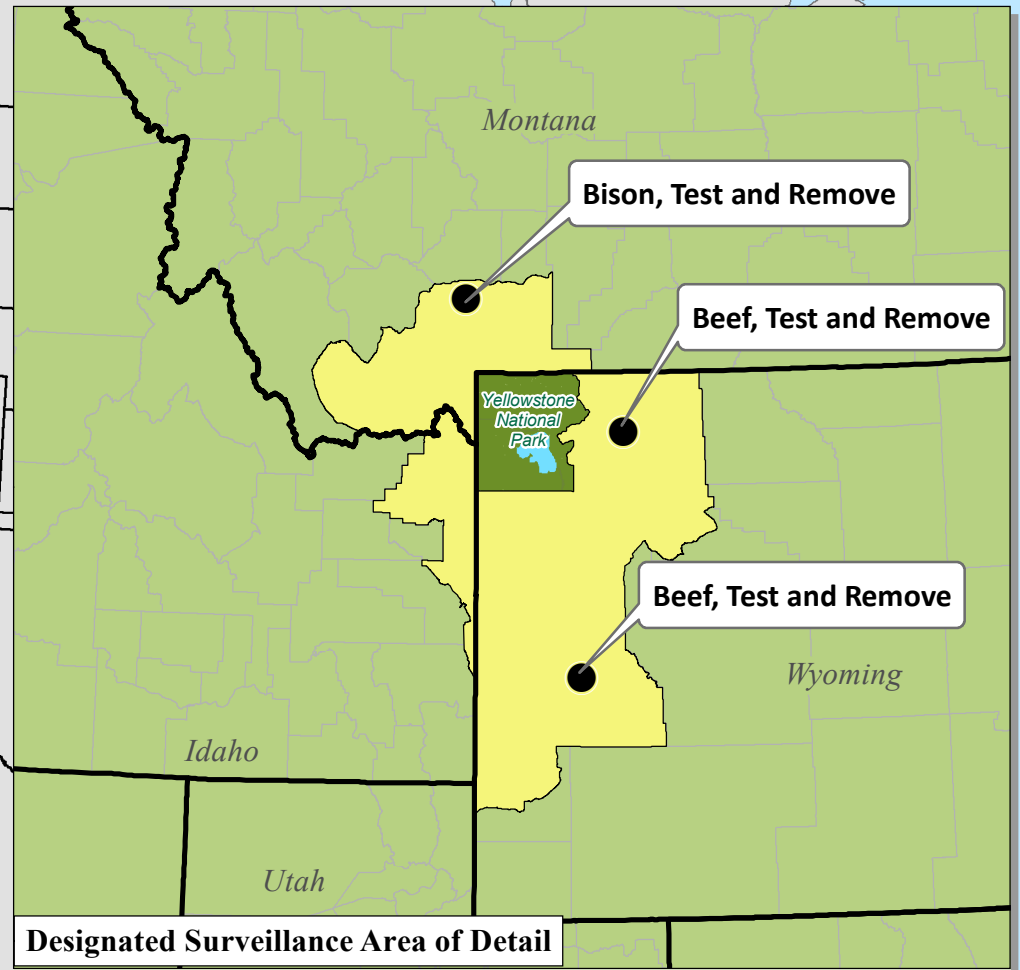

United States Bovine Brucellosis Affected Herd Investigations and Designated Surveillance Areas

Brucellosis Status as of May, 2016

- State Boundaries
- 🟡 Designated Surveillance Area
- County Boundaries

United States Bovine Tuberculosis Affected Herds and Zone Status