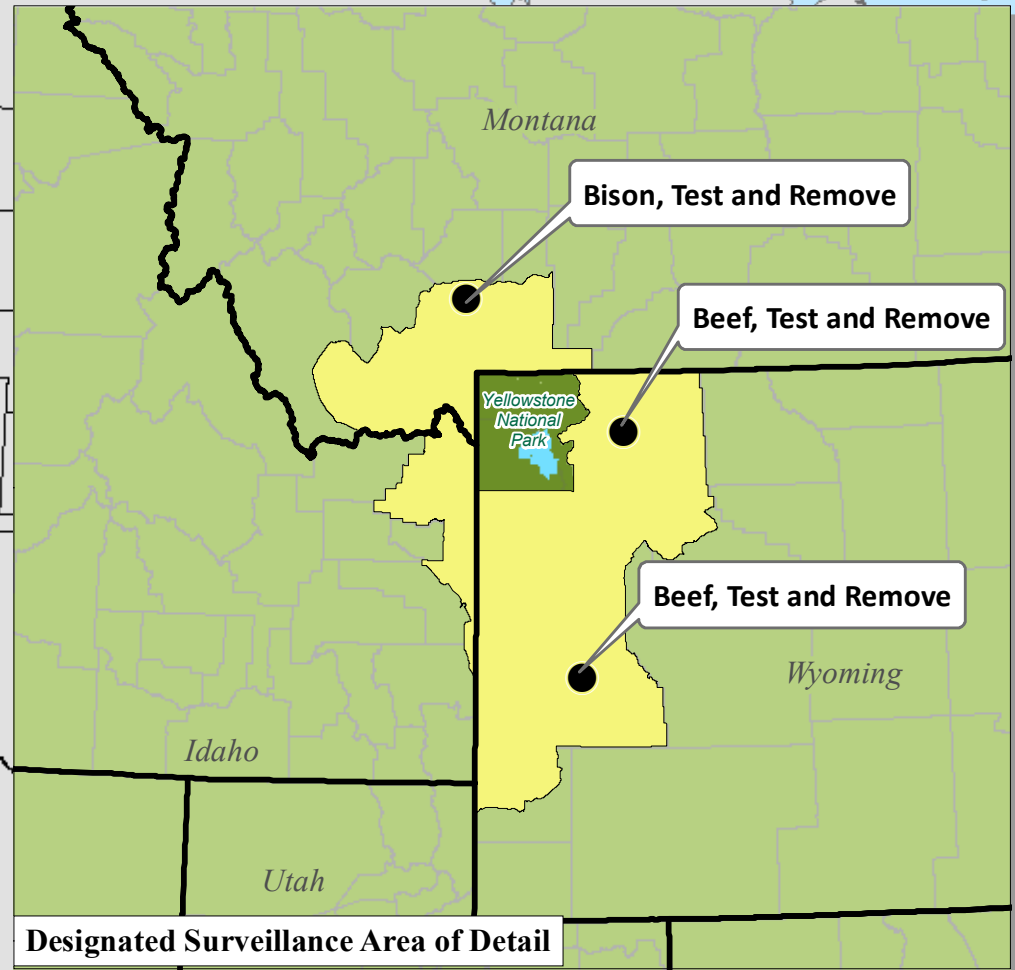

United States Bovine Brucellosis Affected Herd Investigations and Designated Surveillance Areas

Brucellosis Status as of February, 2016

- State Boundaries
- 🟡 Designated Surveillance Area
- County Boundaries

United States Bovine Tuberculosis Affected Herds and Zone Status