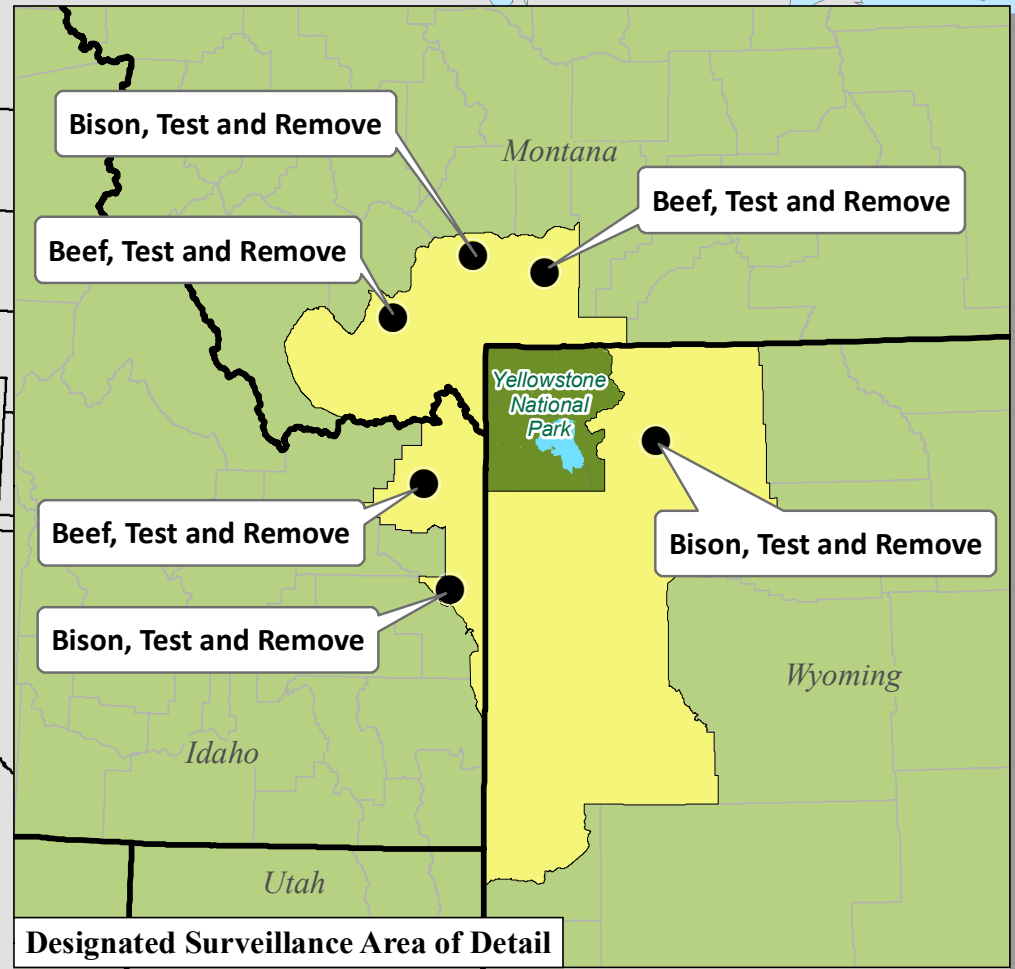

United States Bovine Brucellosis Affected Herd Investigations and Designated Surveillance Areas

Brucellosis Status as of February, 2014

- State Boundaries
- County Boundaries
- Designated Surveillance Area

United States Bovine Tuberculosis Affected Herds and Zone Status