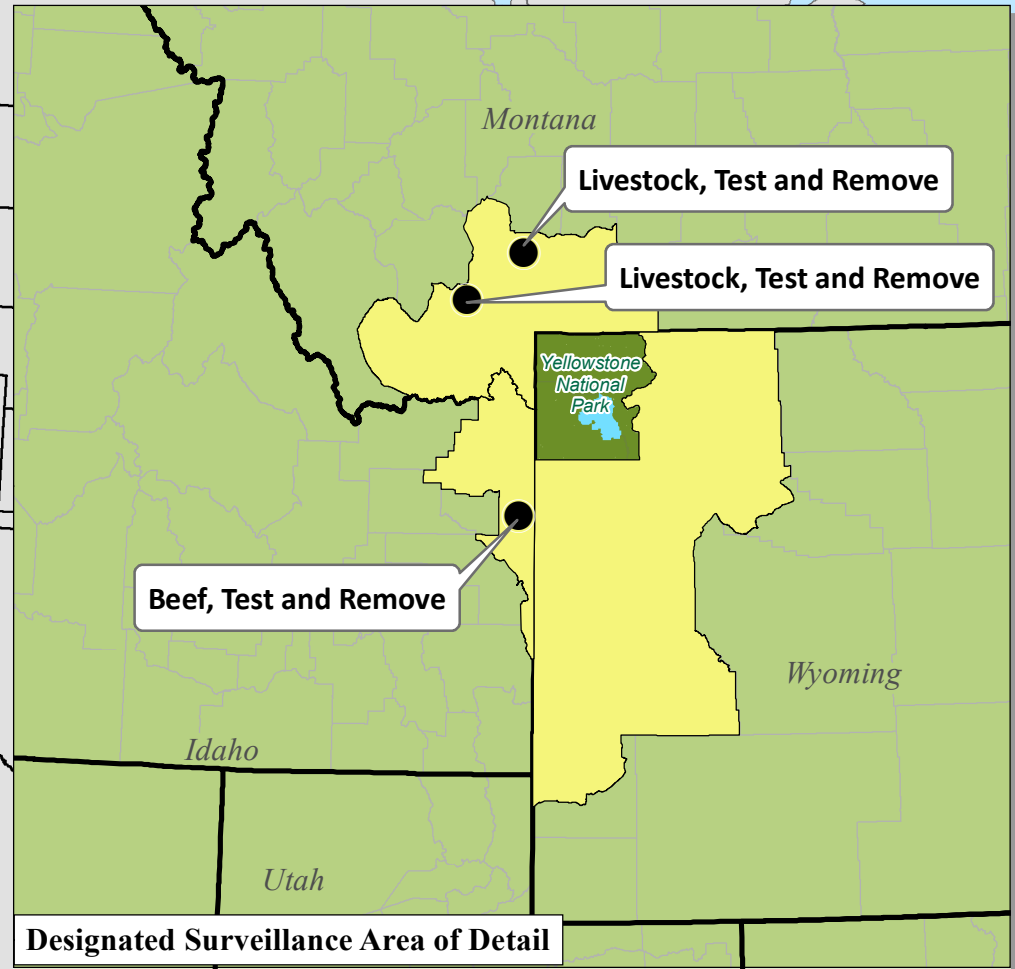

United States Bovine Brucellosis Affected Herd Investigations and Designated Surveillance Areas

Brucellosis Status as of December, 2017

- State Boundaries
- Designated Surveillance Area
- County Boundaries

Puerto Rico

United States Bovine Tuberculosis Affected Herds and Zone Status