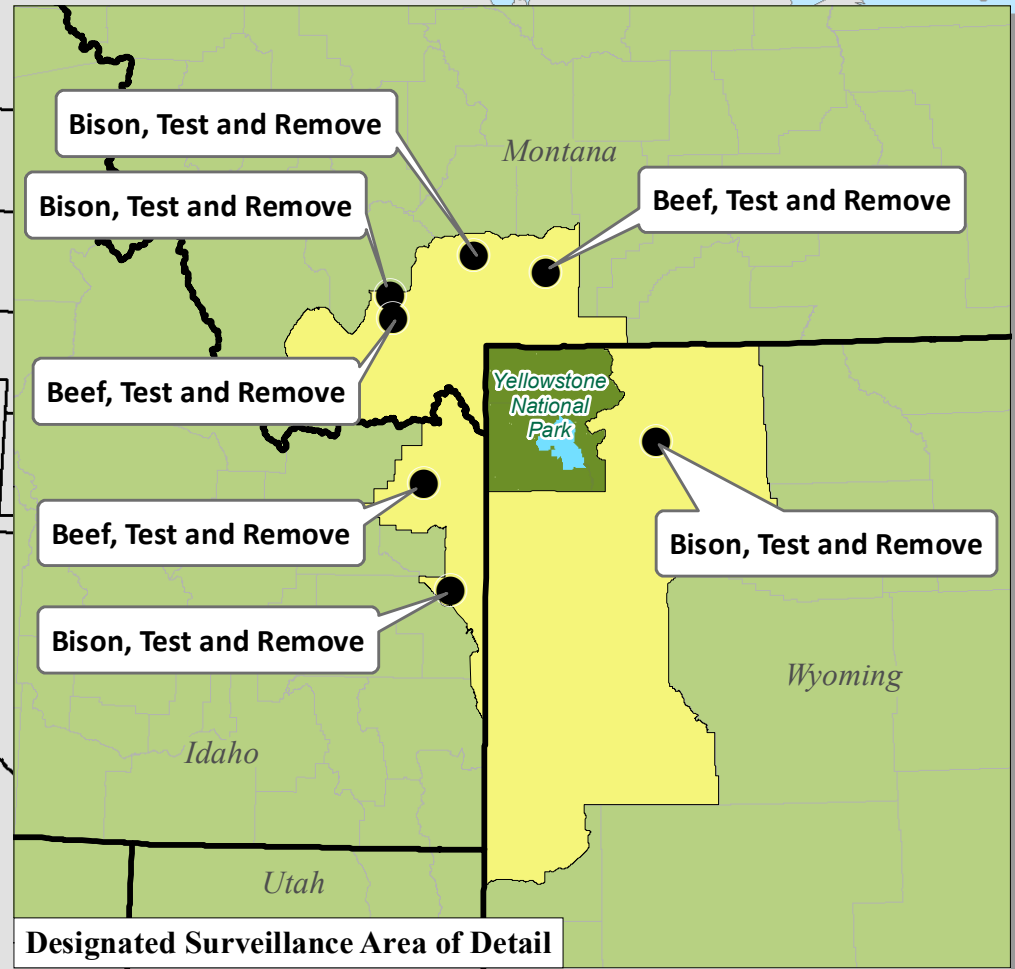

United States Bovine Brucellosis Affected Herd Investigations and Designated Surveillance Areas

Brucellosis Status as of December 2013

- State Boundaries
- County Boundaries
- Designated Surveillance Area

Puerto Rico

United States Bovine Tuberculosis Affected Herds and Zone Status