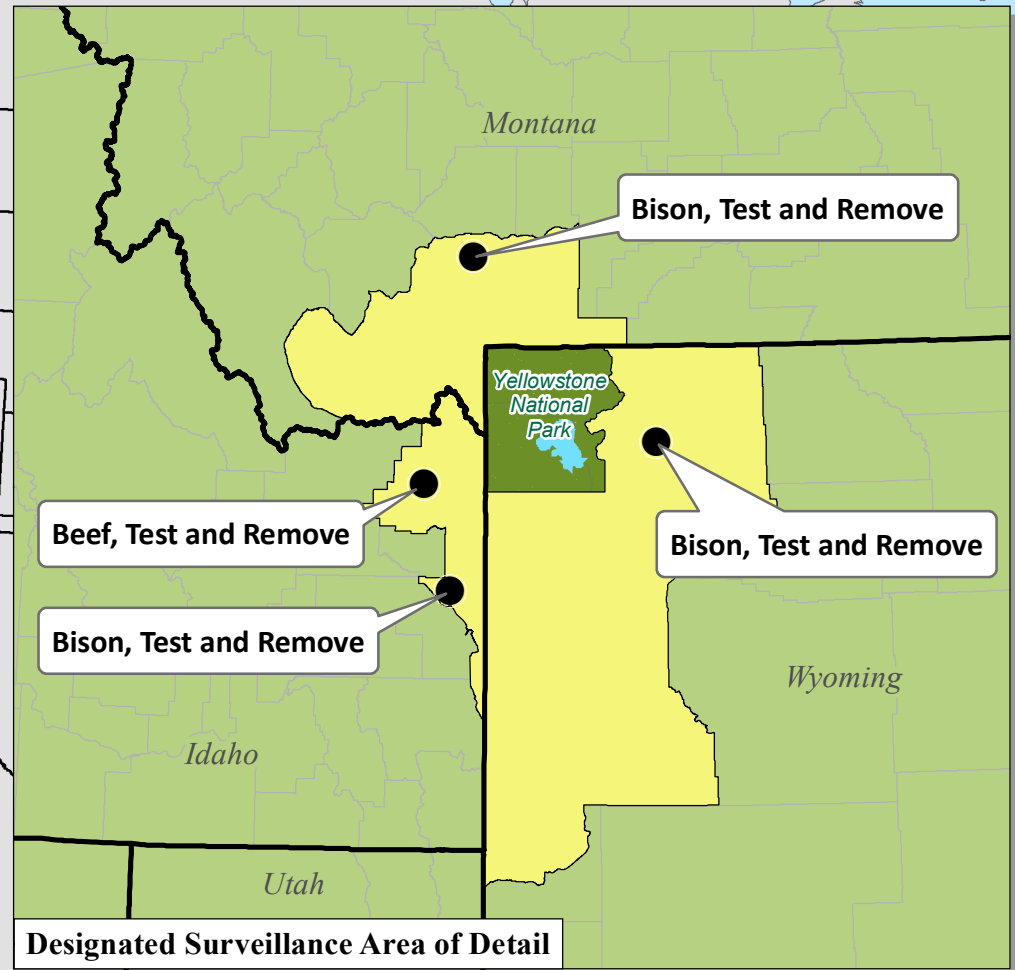

United States Bovine Tuberculosis Affected Herds and Zone Status

United States Bovine Brucellosis Affected Herd Investigations and Designated Surveillance Areas

Brucellosis Status as of November, 2014

- State Boundaries
- County Boundaries
- Designated Surveillance Area