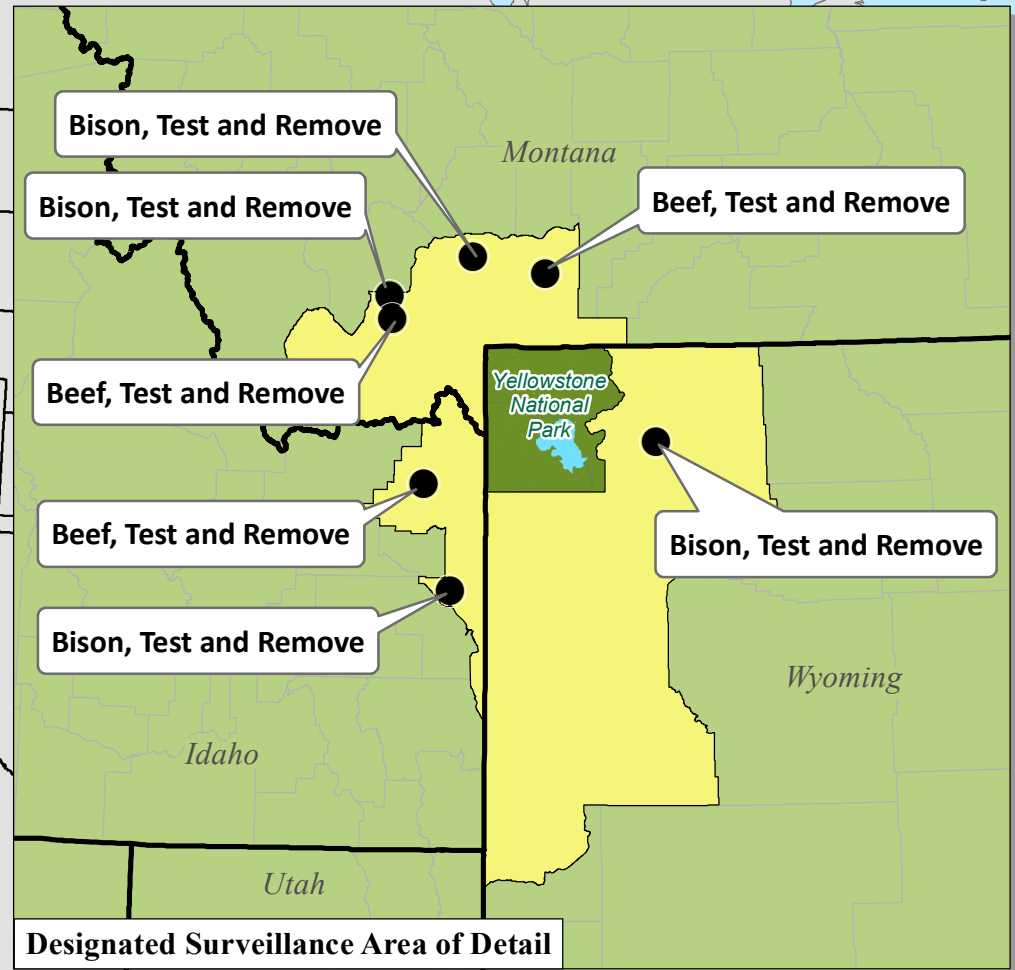

United States Bovine Brucellosis Affected Herd Investigations and Designated Surveillance Areas

Brucellosis Status as of October 2013

- State Boundaries
- County Boundaries
- Designated Surveillance Area

United States Bovine Tuberculosis Affected Herds and Zone Status