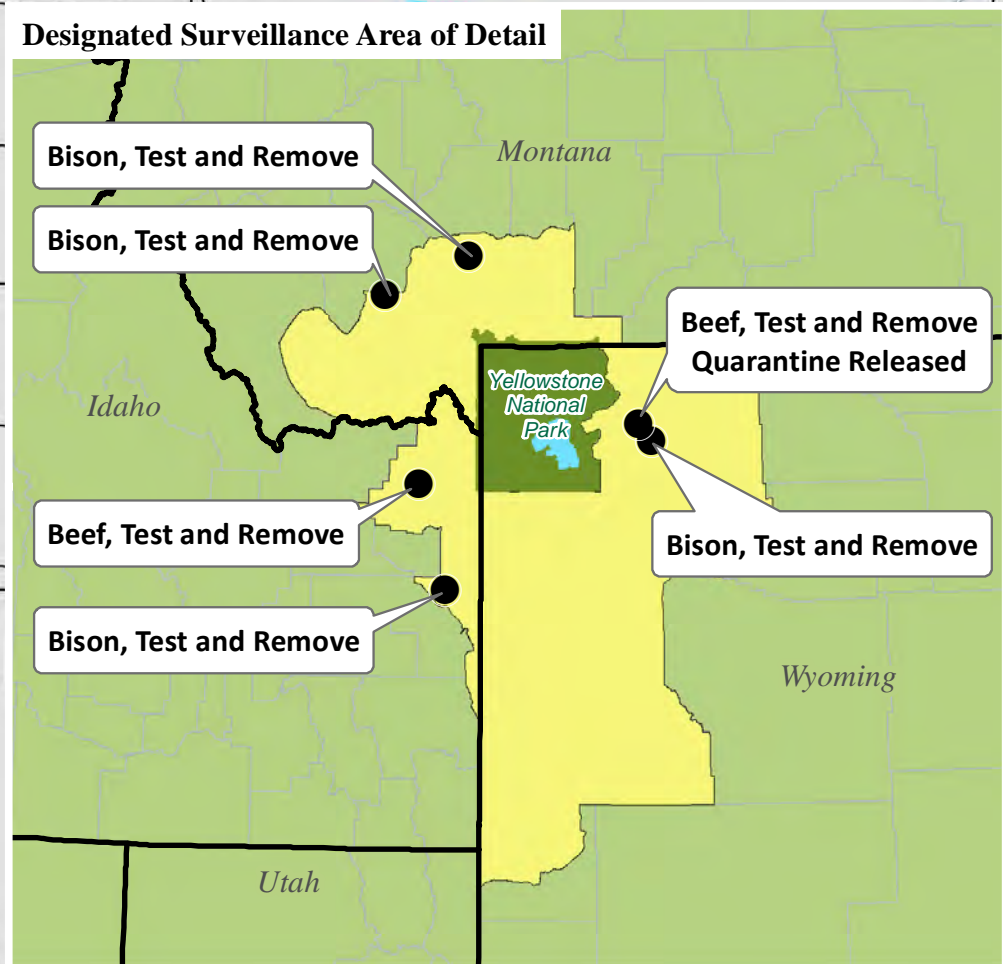

United States Bovine Brucellosis Affected Herd Investigations and Designated Surveillance Areas

Brucellosis Status as of January 2013

- State Boundaries
- County Boundaries
- Designated Surveillance Area

United States Bovine Tuberculosis Affected Herds and Zone Status