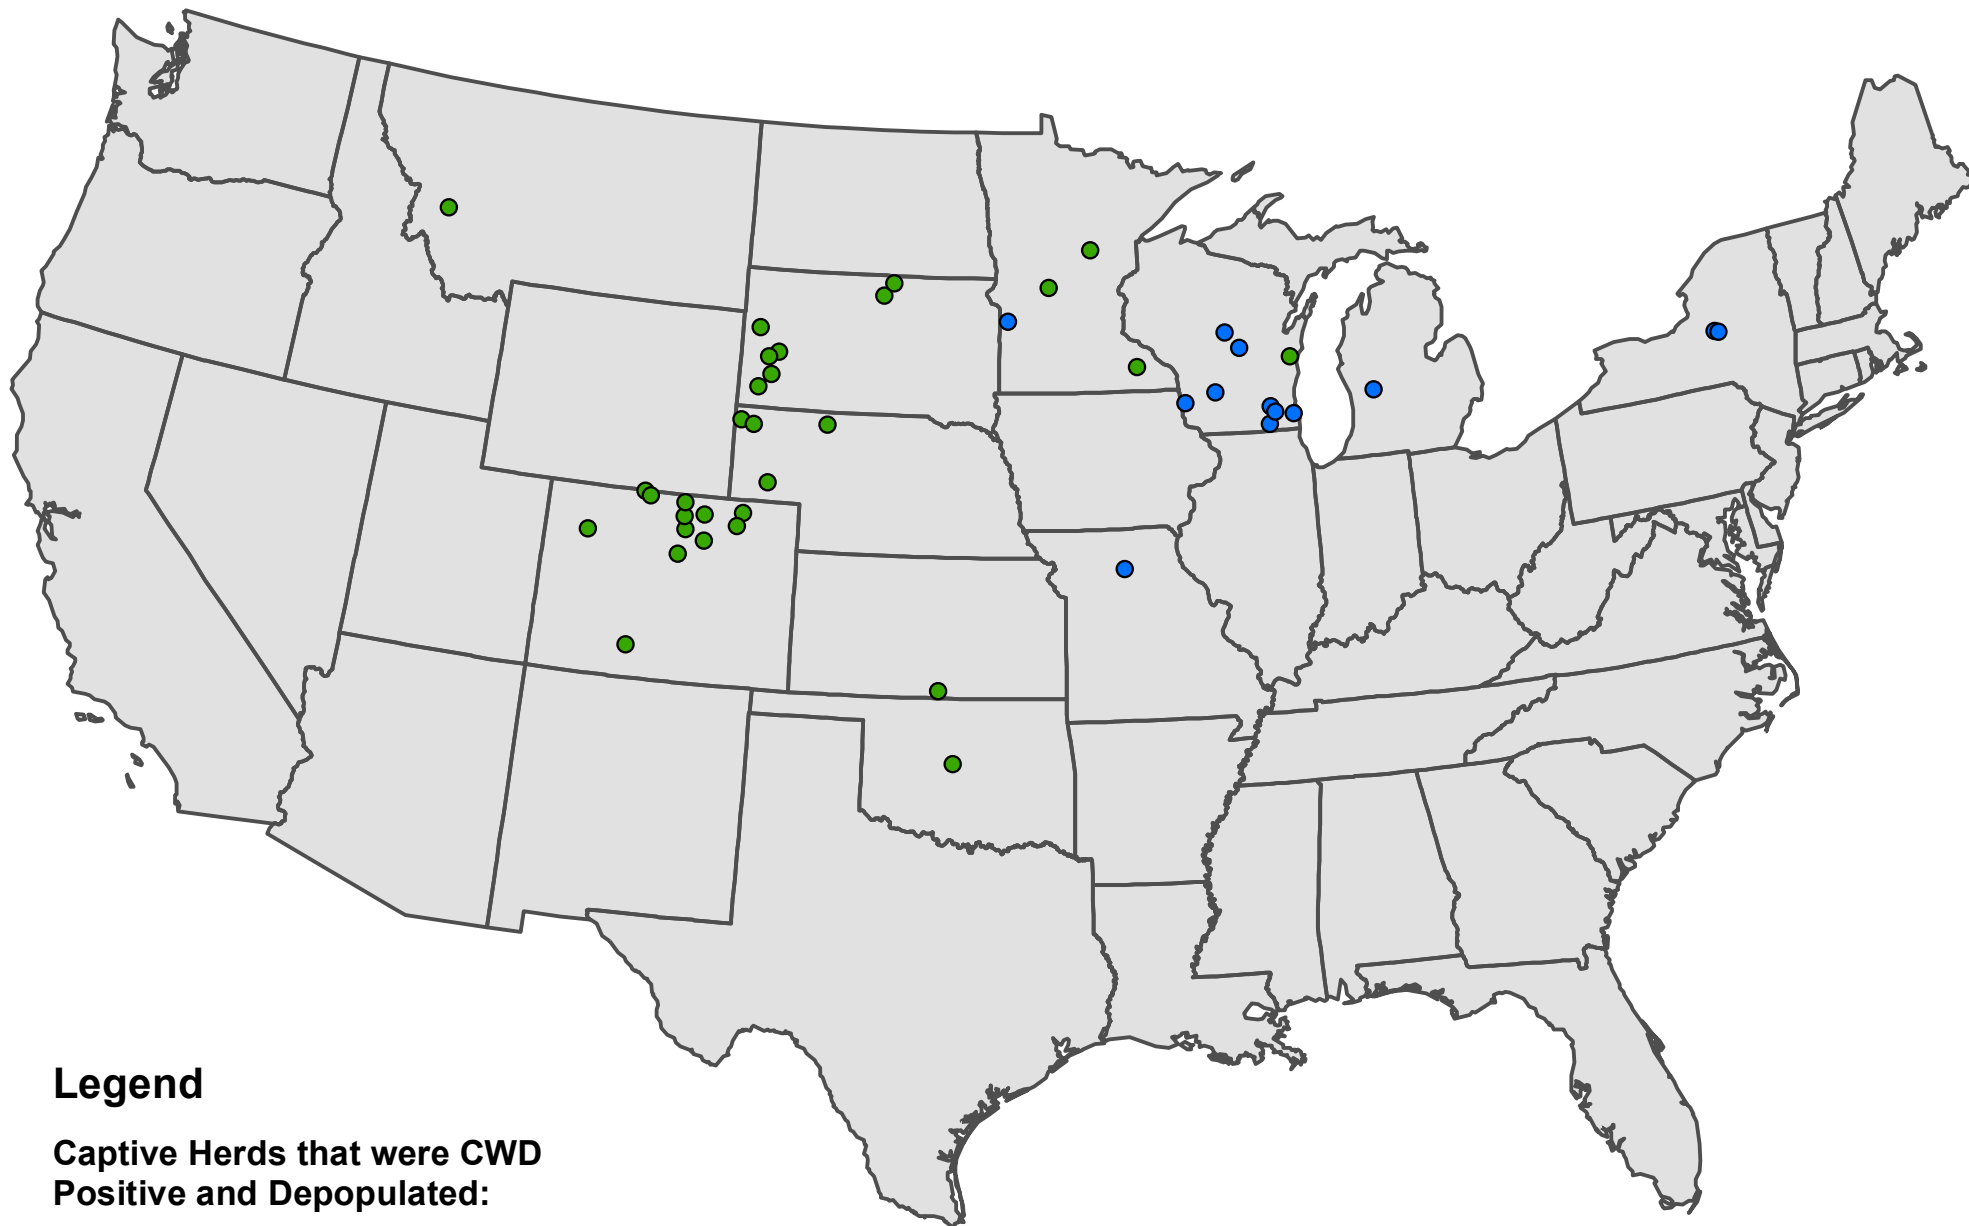

Current Distribution of CWD among Farmed Cervid Herds

Legend

Farmed Herds Currently
CWD Positive

- Captive Elk
- Captive Deer
- Captive Elk and Deer

April, 2012

Depopulated Captive Cervid HerdsA

Legend

Captive Herds that were CWD Positive and Depopulated:

- Captive Elk
- Captive Deer

Current Distribution of CWD in Free-Ranging Cervids

Legend

Game Management Units with CWD Positive Animals

-  Free-ranging Moose
-  Free-ranging Elk
-  Free-ranging Deer

Northern Colorado Inset