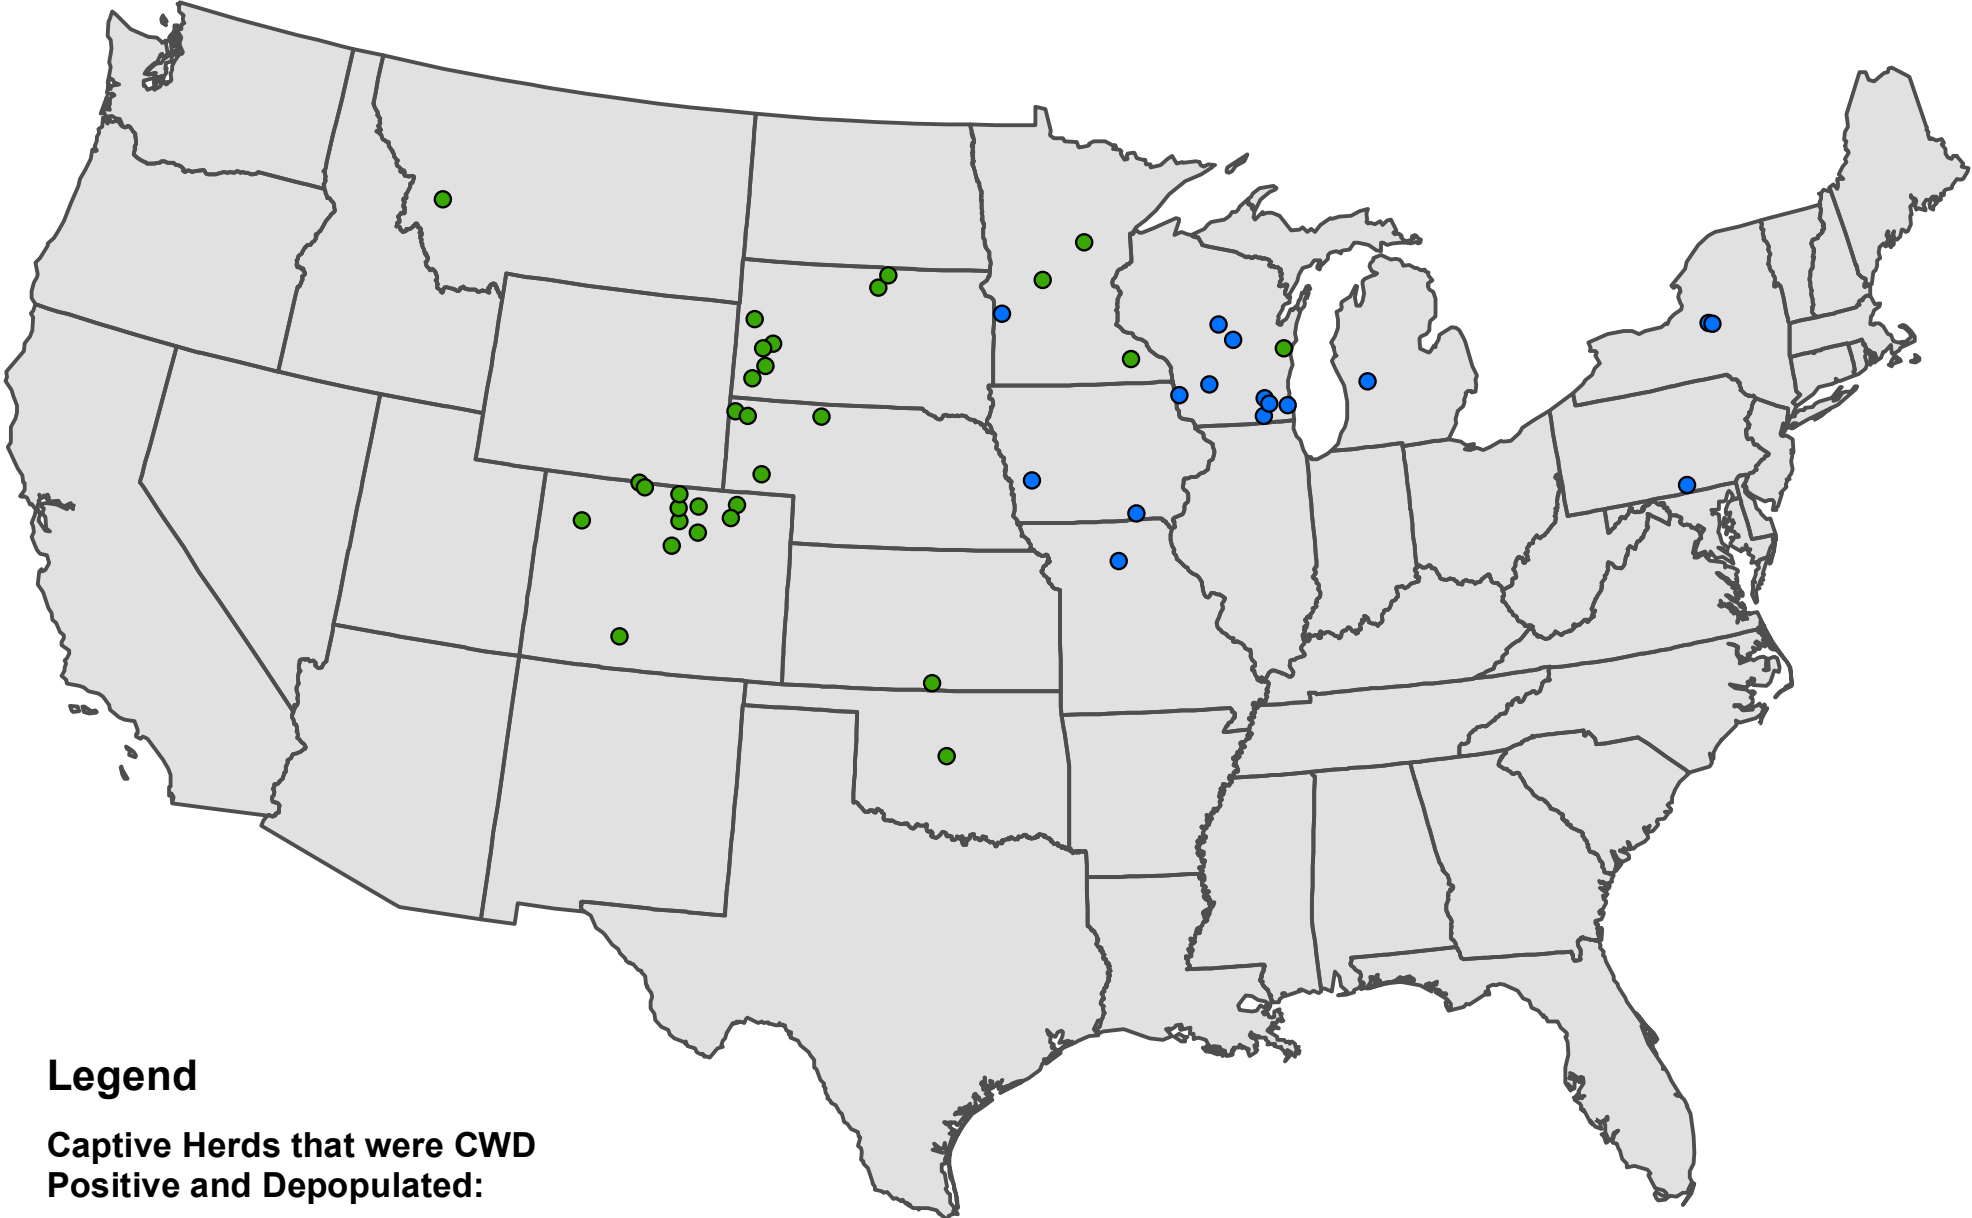

## Current Distribution of CWD among Farmed Cervid Herds

### Legend

Farmed Herds Currently  
CWD Positive

- Captive Elk
- Captive Deer
- Captive Elk and Deer

December, 2013

# Depopulated Captive Cervid Herds

## Legend

Captive Herds that were CWD Positive and Depopulated:

- Captive Elk
- Captive Deer