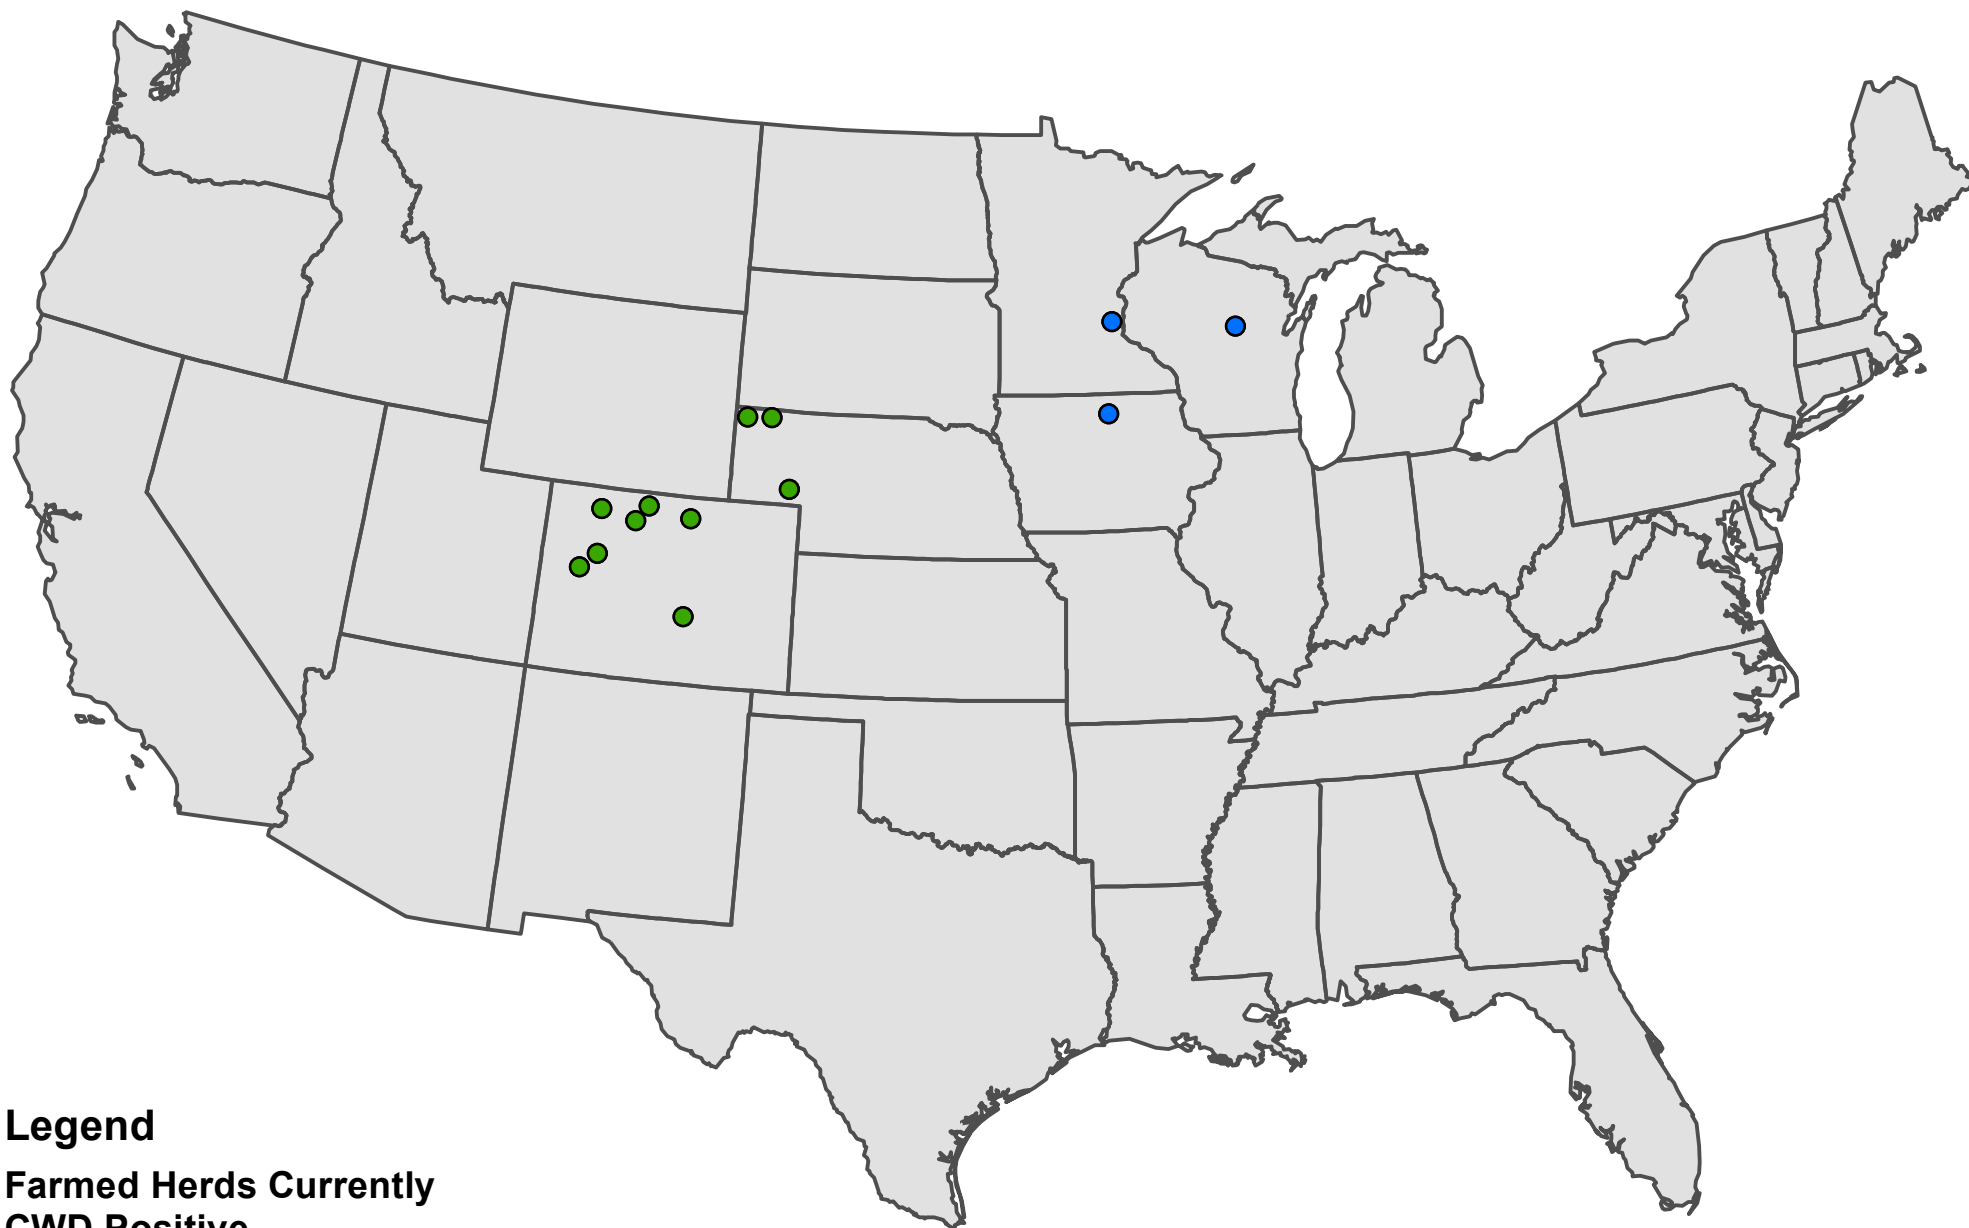

## Current Distribution of CWD among Farmed Cervid Herds

### Legend

Farmed Herds Currently  
CWD Positive

- Captive Elk
- Captive Deer
- Captive Elk and Deer

December, 2013

# Depopulated Captive Cervid Herds

## Legend

Captive Herds that were CWD Positive and Depopulated:

- Captive Elk
- Captive Deer