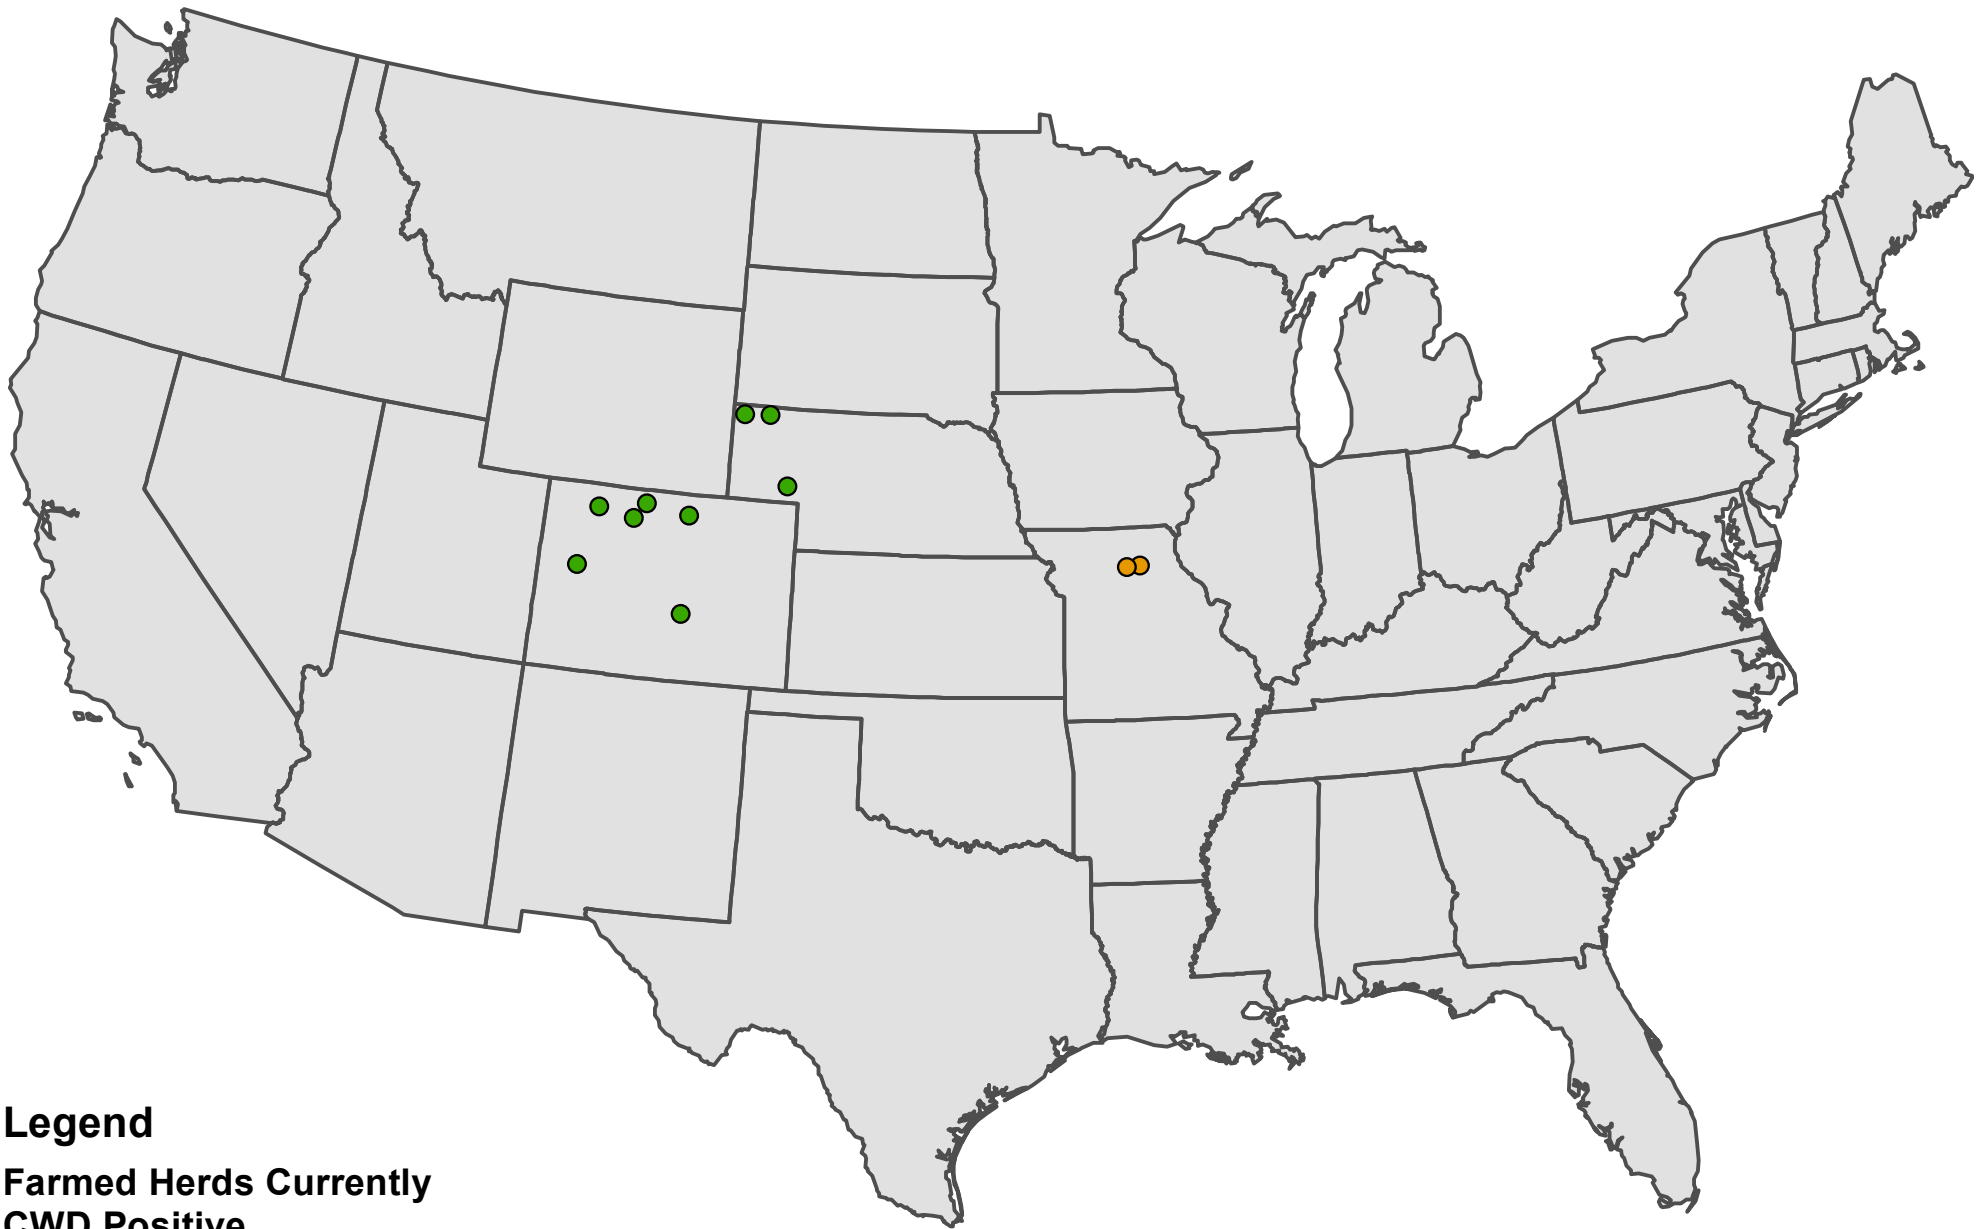

Current Distribution of CWD among Farmed Cervid Herds

Legend

Farmed Herds Currently
CWD Positive

- Captive Elk
- Captive Deer
- Captive Elk and Deer

April, 2012

Depopulated Captive Cervid HerdsA

Legend

Captive Herds that were CWD Positive and Depopulated:

- Captive Elk
- Captive Deer

Current Distribution of CWD in Free-Ranging Cervids

Legend

Game Management Units with CWD Positive Animals

-  Free-ranging Moose
-  Free-ranging Elk
-  Free-ranging Deer

Northern Colorado Inset