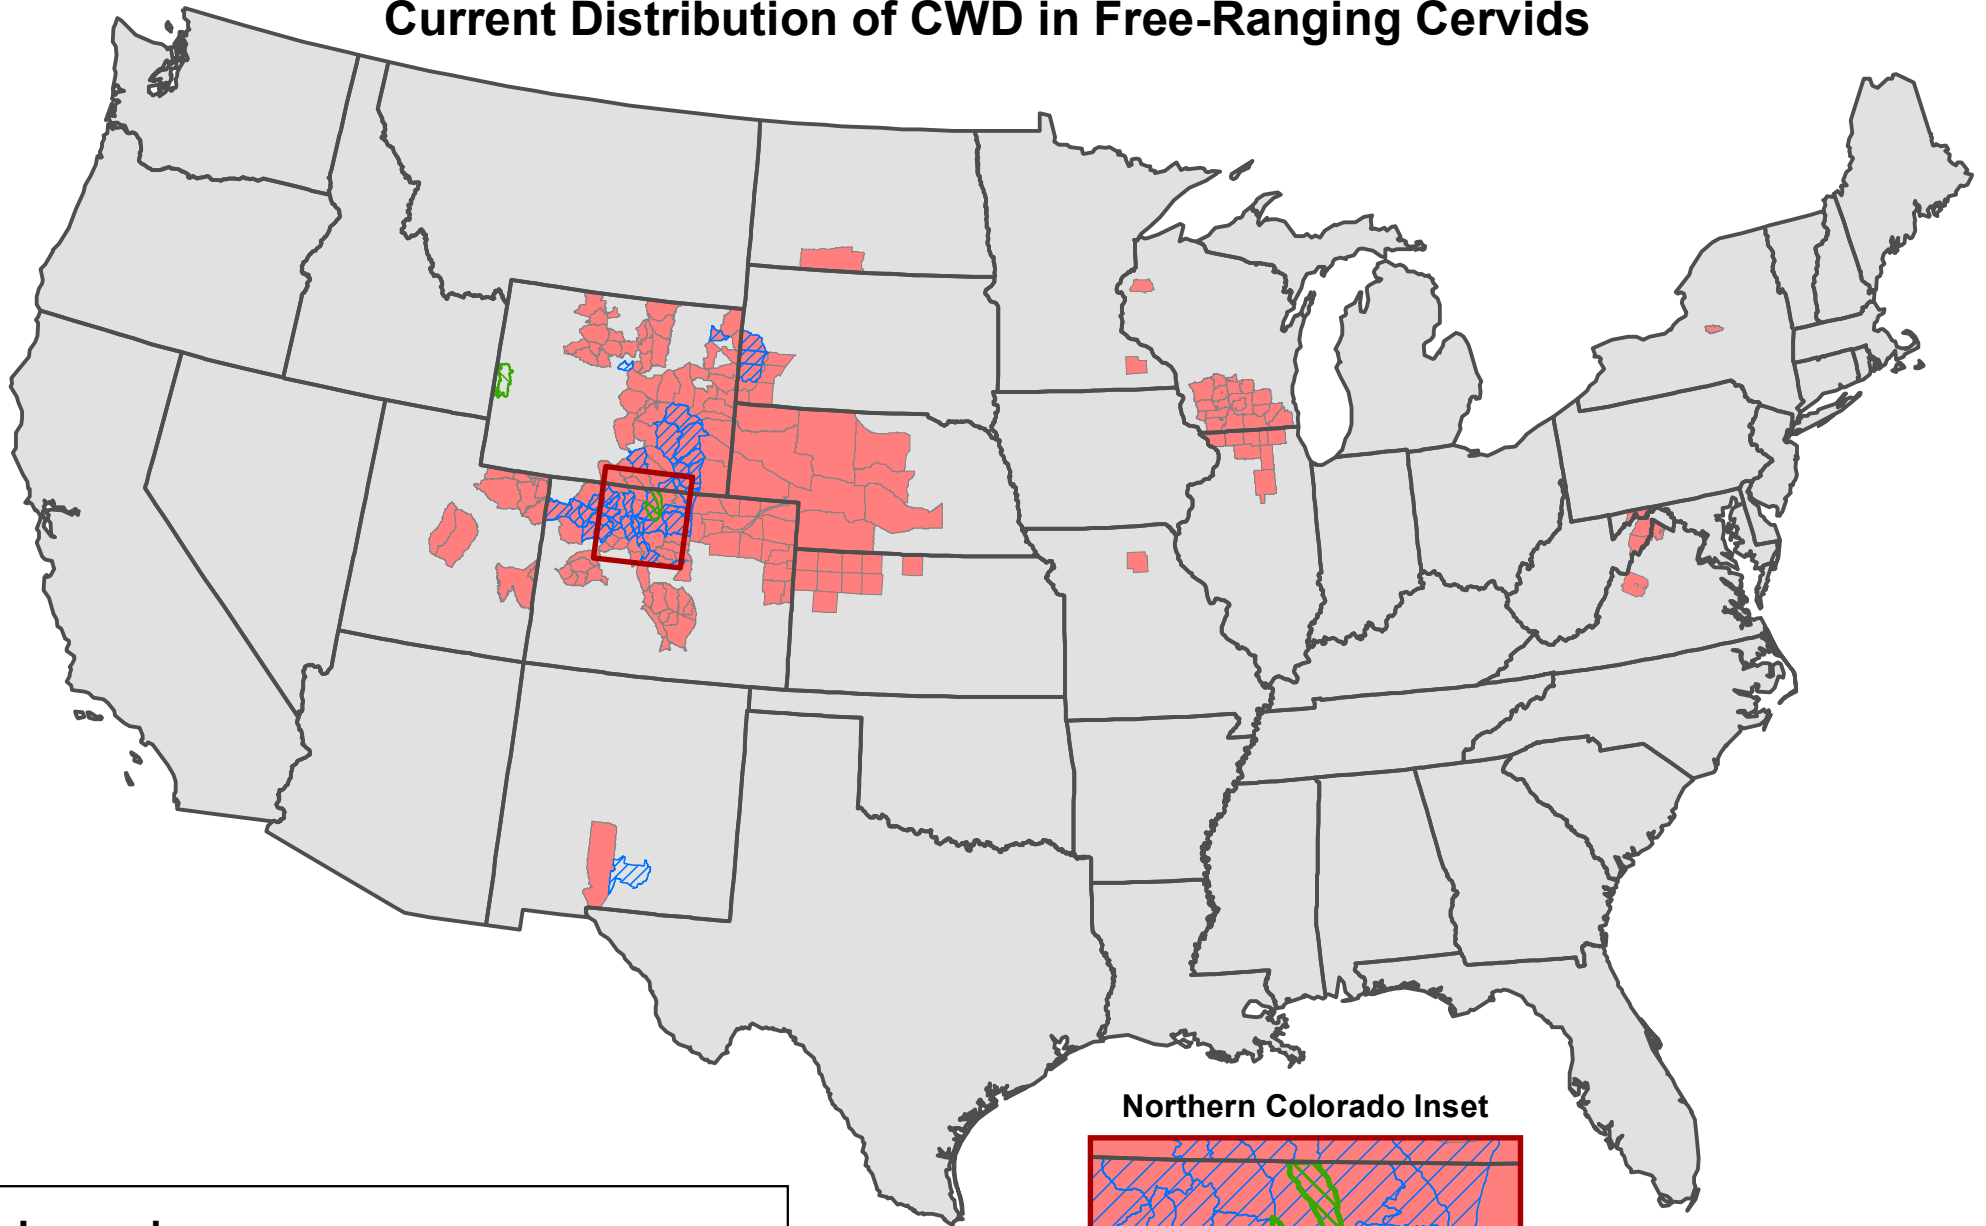

Current Distribution of CWD among Farmed Cervid Herds

Legend

Farmed Herds Currently
CWD Positive

- Captive Elk
- Captive Deer
- Captive Elk and Deer

April, 2012

Depopulated Captive Cervid HerdsA

Legend

Captive Herds that were CWD Positive and Depopulated:

- Captive Elk
- Captive Deer

Current Distribution of CWD in Free-Ranging Cervids

Legend

Game Management Units with CWD Positive Animals

-  Free-ranging Moose
-  Free-ranging Elk
-  Free-ranging Deer

Northern Colorado Inset